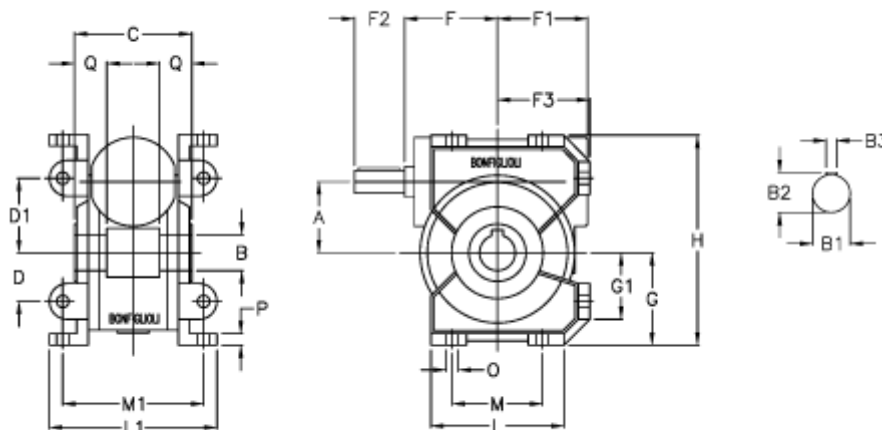

Data Sheet

Article number: 3901049080000

Description: Worm gear with solid input shaft
VF 49U-80-HS

Measures

a = 49.5	Description = VF 49U-xx-HS	L = 93
B = 25	F = 65	L1 = 117
B1 = 16	F1 = 63	m = 63
B2 = 18.0	F2 = 40	M1 = 98.5
B3 = 5	F3 = 64.5	O = 8.5
C = 82	g = 64.5	P = 8
D = 34	G1 = 46.5	Q = 22.5
D1 = 52	H = 146.5	